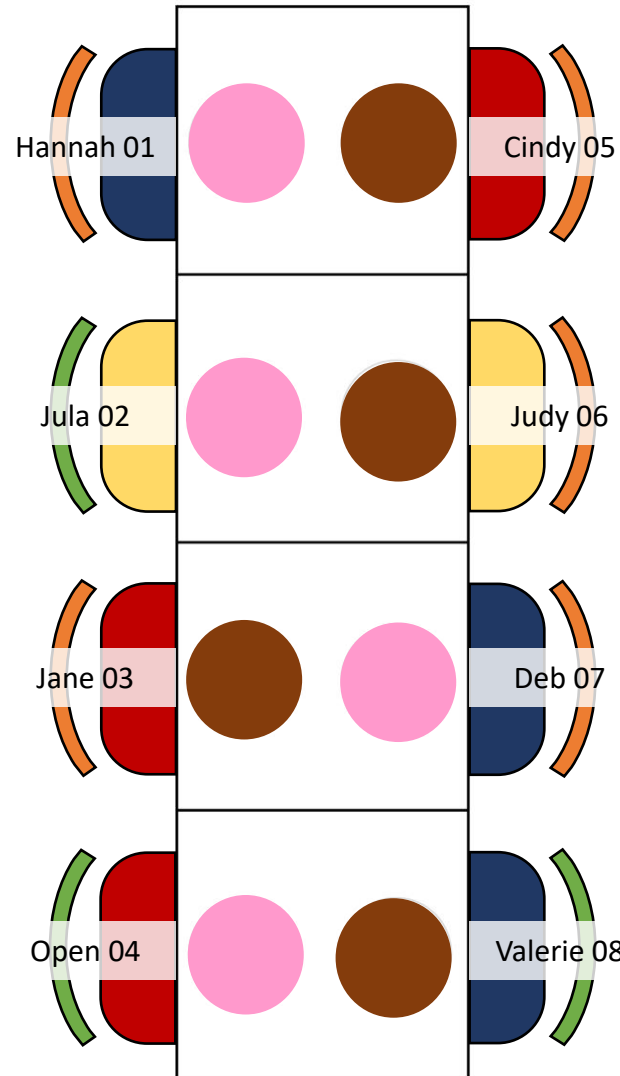

Total Seating: 32 (example)

TABLE 1

TABLE 2

TABLE 3

TABLE 4

Lobster Bisque	(Orange)	Surf & Turf	(Red)	Chicken	(Yellow)	Chocolate Torte	(Brown)
Bibb Salad	(Green)	Mahi Mahi	(Dark Blue)			Strawberry Shortcake	(Pink)