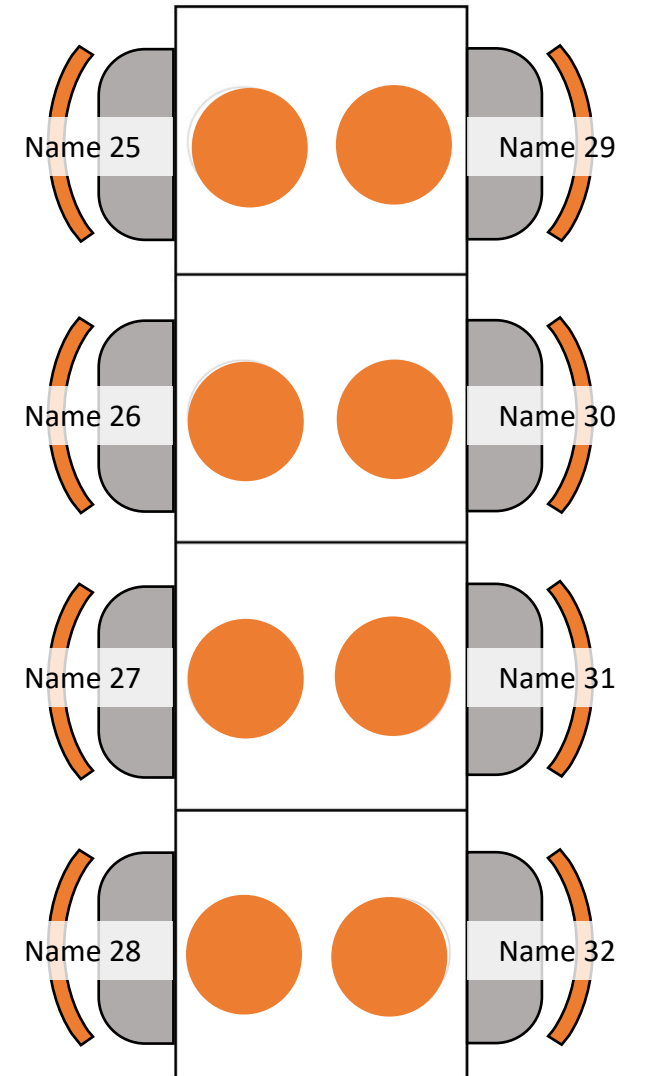

Total Seating: 32 (example)

TABLE 1

TABLE 2

TABLE 3

TABLE 4

Lobster Bisque	(Orange)	Surf & Turf	(Red)	Chicken	(Yellow)	Chocolate Torte	(Brown)
Bibb Salad	(Green)	Mahi Mahi	(Dark Blue)			Strawberry Shortcake	(Pink)