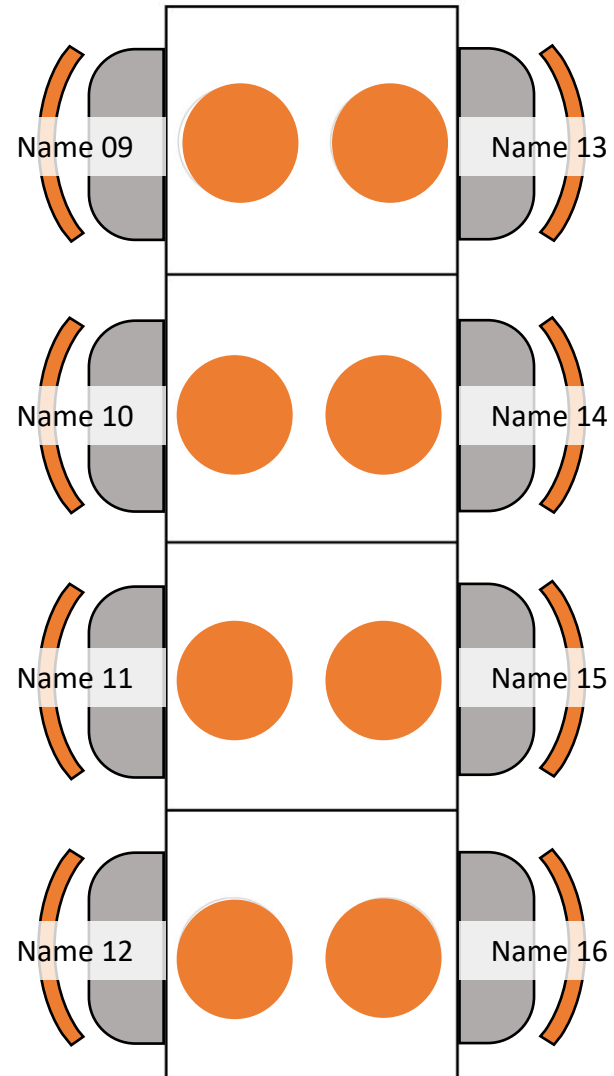

Total Seating: 32 (example)

TABLE 1

TABLE 2

TABLE 3

TABLE 4

Lobster Bisque	(Orange)	Surf & Turf	(Red)	Chicken	(Yellow)	Chocolate Torte	(Brown)
Bibb Salad	(Green)	Mahi Mahi	(Dark Blue)			Strawberry Shortcake	(Pink)