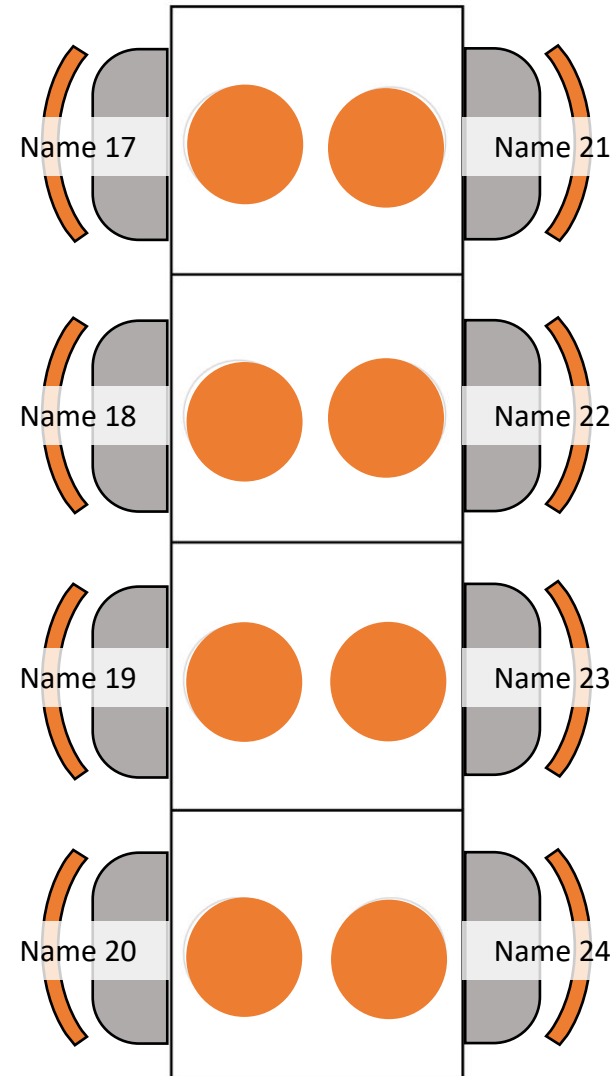

Total Seating: 32 (example)

TABLE 1

TABLE 2

TABLE 3

TABLE 4

Lobster Bisque	(Orange)	Surf & Turf	(Red)	Chicken	(Yellow)	Chocolate Torte	(Brown)
Bibb Salad	(Green)	Mahi Mahi	(Dark Blue)			Strawberry Shortcake	(Pink)